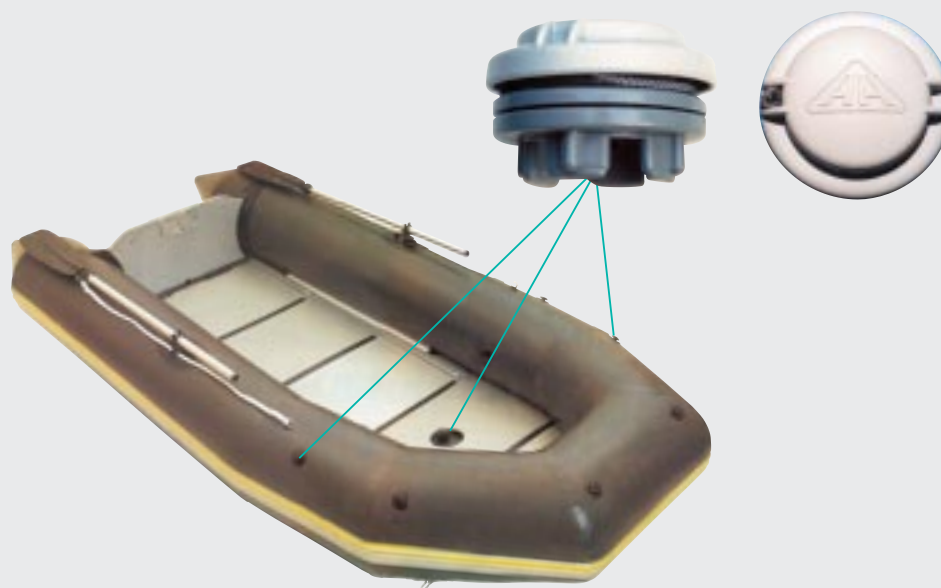

INFLATABLE BOAT FITTINGS

Fittings for Inflatable Dinghies

Alfons Haar

DINGHY VALVE SF 1

Grey
Black, Novurania
Grey Novurania

NW 20/DN 20

With stop

Part number

1011258

1134325

1322881

INFLATABLE BOAT FITTINGS

Fittings for Inflatable Dinghies

Alfons Haar

DINGHY VALVE SF1

olive
NW 20/DN 20
With stop

Part No.
1012300

HOSE CONNECTOR for SF 1 and EV 55

With seal
Grey
Olive

Part no.
018449
288411

STANDARD FILL VALVE EV 55

Olive
NW 24/DN 24
With lockable exhaust

Part No.
1016195

LOCKING CAP FOR SF 1 and EV 55

*Plastic Parts: Hostaform C (POM)
all materials sea water resistant*